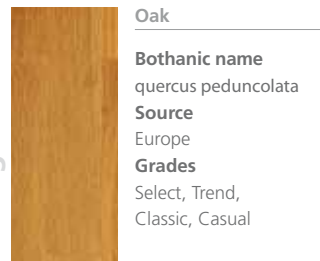

Wood species & finishing

Light woods

Oak
Bothanic name
quercus pedunculata
Source
Europe
Grades
Select, Trend,
Classic, Casual

Iroko
Bothanic name
chlorophora excelsa,
c. regia
Source
Africa
Grades
Trend, Casual

Doussié
Bothanic name
afzelia africana
a. bella, a. bipidensis
Source
Africa
Grades
Select, Trend,
Classic, Casual

Panga Panga
Bothanic name
milletia laurentii
Source
Africa
Grades
Trend, Casual

Brown woods

Afrormosia
Bothanic name
pericopsis elata
Source
Africa
Grades
Select, Trend,
Casual

Teak
Bothanic name
tectona grandis
Source
Asia
Grades
Trend, Casual

Jatoba
Bothanic name
himenae courbaril
Source
Sud America
Grades
Trend

Americano Walnut
Bothanic name
juglas nigra
Source
Nord America
Grades
Trend, Casual

Zebrano
Bothanic name
microberlinia
brazzavillensis
Source
Africa
Grades
Trend

Stile is one of the most important Italian manufacturers of wood floors. Founded in Umbria, in Città di Castello, in 1965, Stile offers today a wide range of products such as solid wood, two layers or three layers wooden floors, inlays floors and floors for outdoors. During the years 2007-2008 huge investments directed to the production process (new production lines) and to the logistics (new fully automated warehouse) have allowed Stile to show high quality. Made in Italy culture in 20 countries and 400 sale outlets all around the world.