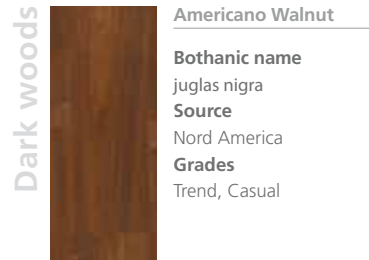

Wood species & finishing

Light woods

Oak
Bothanic name
quercus pedunculata
Source
Europe
Grades
Select, Trend,
Classic, Casual

Iroko
Bothanic name
chlorophora excelsa,
c. regia
Source
Africa
Grades
Trend, Casual

Doussié
Bothanic name
afzelia africana
a. bella, a. bipidensis
Source
Africa
Grades
Select, Trend,
Classic, Casual

Panga Panga
Bothanic name
milletia laurentii
Source
Africa
Grades
Trend, Casual

Brown woods

Afrormosia
Bothanic name
pericopsis elata
Source
Africa
Grades
Select, Trend,
Casual

Teak
Bothanic name
tectona grandis
Source
Asia
Grades
Trend, Casual

Jatoba
Bothanic name
himenae courbaril
Source
Sud America
Grades
Trend

Wenge
Bothanic name
milletia laurentii
Source
Africa
Grades
Trend, Casual

Cabreuva
Bothanic name
mirocarpus frondosus
m. fastigiatus
Source
Sud America
Grades
Select, Trend

Padouk
Bothanic name
pterocarpus osun,
p. soyauxii
Source
Africa
Grades
Trend, Casual