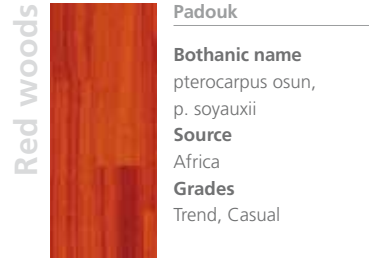

Wood species & finishing

Light woods

Oak
Bothanic name
quercus pedunculata
Source
Europe
Grades
Select, Trend,
Classic, Casual

Iroko
Bothanic name
chlorophora excelsa,
c. regia
Source
Africa
Grades
Trend, Casual

Doussié
Bothanic name
afzelia africana
a. bella, a. bipidensis
Source
Africa
Grades
Select, Trend,
Classic, Casual

Panga Panga
Bothanic name
milletia laurentii
Source
Africa
Grades
Trend, Casual

Brown woods

Afrormosia
Bothanic name
pericopsis elata
Source
Africa
Grades
Select, Trend,
Casual

Teak
Bothanic name
tectona grandis
Source
Asia
Grades
Trend, Casual

Jatoba
Bothanic name
himenae courbaril
Source
Sud America
Grades
Trend

Wenge
Bothanic name
milletia laurentii
Source
Africa
Grades
Trend, Casual

Cabreuva
Bothanic name
mirocarpus frondosus
m. fastigiatus
Source
Sud America
Grades
Select, Trend

Padouk
Bothanic name
pterocarpus osun,
p. soyauxii
Source
Africa
Grades
Trend, Casual