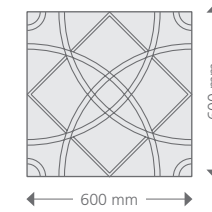

Intarsi

Pavimenti Floors

Dimensioni Dimensions: 600 x 600 mm