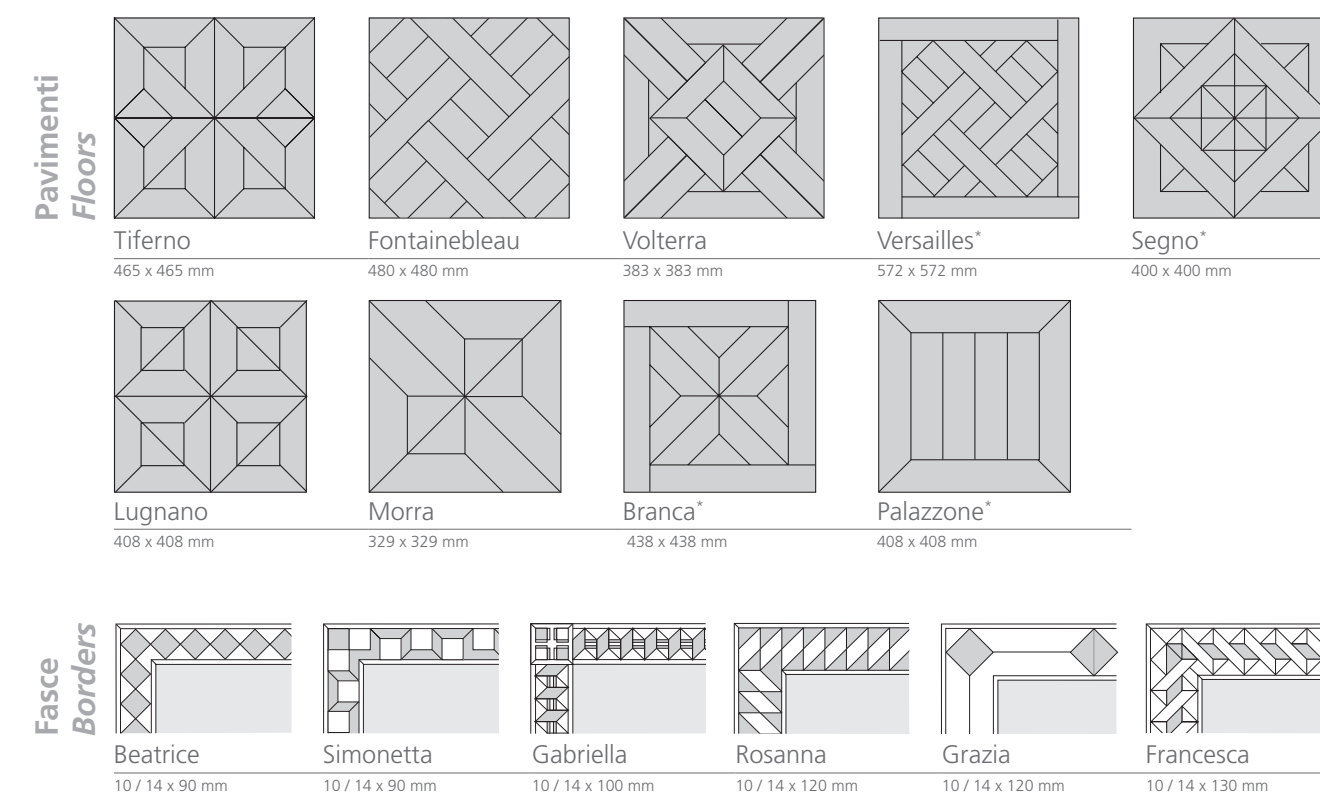

/formati sizes

Disegni

Pavimenti Floors

Spessore Thickness: 10 / 14 mm

Fasce Borders

Dimensioni Dimensions: 10 / 14 x 90 / 130 mm

Intarsi

Pavimenti Floors

Dimensioni Dimensions: 600 x 600 mm

Bordure Borders

Dimensioni Dimensions: 10 / 14 x 100 / 140 mm

Decorì Decorations

Dimensioni Dimensions: 800 x 800 / 1200 x 1200 mm

/disegni designs

Eleganza e Fantasia: connubio perfetto per poter esprimere il massimo della personalizzazione e della ricercatezza di un pavimento in legno. L'utilizzo di legno massiccio abbinato al taglio e la selezione fatte da mani esperte riescono a realizzare pavimentazioni moderne con il profumo della tradizione.

Elegance and fantasy: the perfect alliance to express the most of individuality and refinement in a wood floor. The use of solid wood together with a cut and a selection made by experienced hands can realize modern floors with the fragrance of tradition.